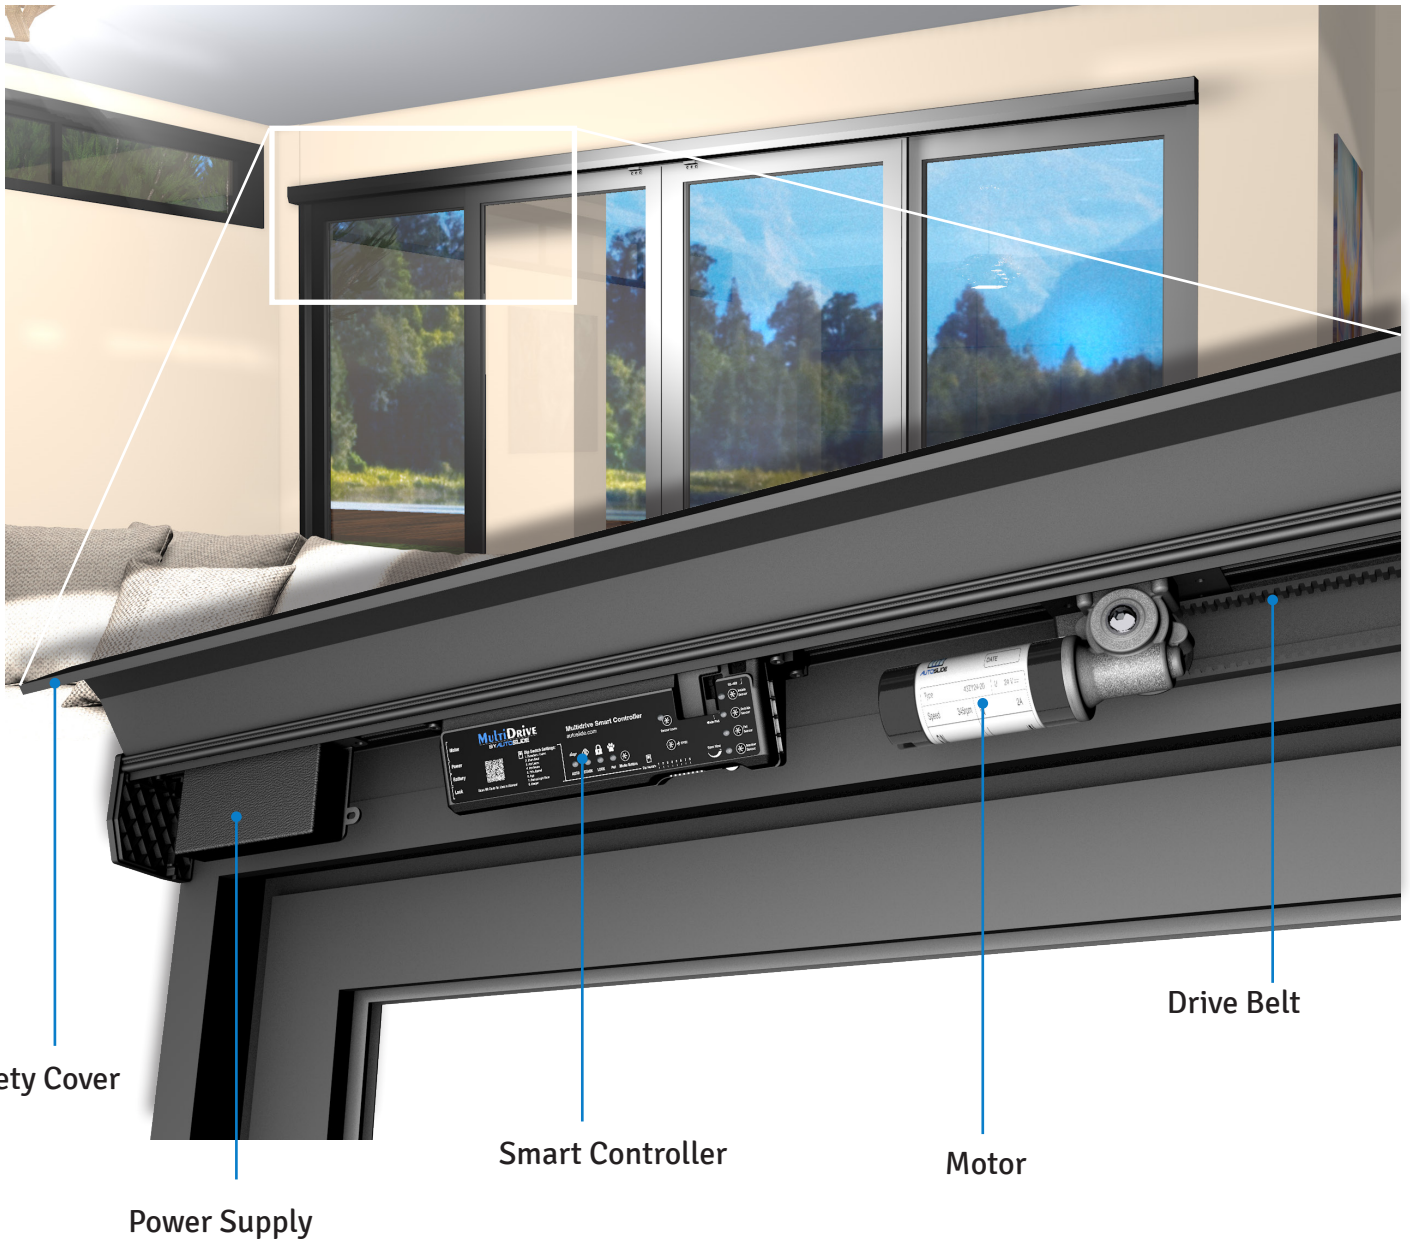

**MultiDrive**  
BY AUTOSLIDE

With the push of a button, you can open and close your patio doors

**CONVERT YOUR MANUAL SLIDING DOORS TO  
AUTOMATIC SLIDING DOORS**

[AUTOSLIDE.COM](https://www.autoslide.com)

## THE MULTIDRIVE BY AUTOSLIDE

Experience convenience like you never have before, with Autoslide Multidrive. It can be easily added to your existing sliding doors, and thanks to Alexa can be controlled by the sound of your voice.

The Multidrive System by Autoslide is designed to be a universal, easy to install product that will transform your existing, manual, free-running residential sliding doors and sliding windows to be automated, revolutionising your home experience with ease.

The Multidrive is based on a simple motor and drive belt system. It is encased in a sleek frame that adapts to the design of your existing sliding doorway. The smart controller operates the opening, closing and locking functions with many options to activate including, push buttons, motion sensors, phone apps and more.