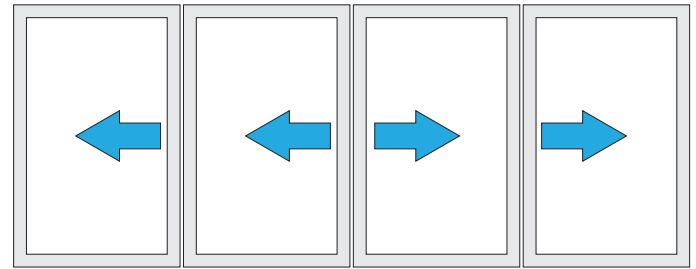

The Mutlidrive can be easily installed on wooden, glass, aluminium and UPVC single and bi-parting doors.

Enhance your entertainment area with the Multidrive Automated Sliding doors.

Scan code to watch video

## APPLICATION

Straight Sliding

Telescopic Sliding

Bi-parting

Multi Bi-parting