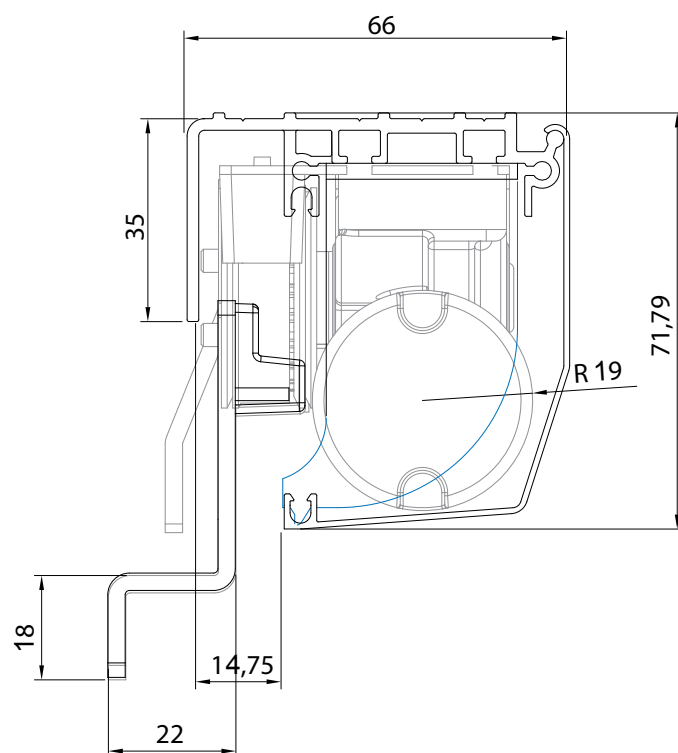

THE MULTIDRIVE BY AUTOSLIDE

Experience convenience like you never have before, with Autoslide Multidrive. It can be easily added to your existing sliding doors, and thanks to Alexa can be controlled by the sound of your voice.

The Multidrive System by Autoslide is designed to be a universal, easy to install product that will transform your existing, manual, free-running residential sliding doors and sliding windows to be automated, revolutionising your home experience with ease.

The Multidrive is based on a simple motor and drive belt system. It is encased in a sleek frame that adapts to the design of your existing sliding doorway. The smart controller operates the opening, closing and locking functions with many options to activate including, push buttons, motion sensors, phone apps and more.