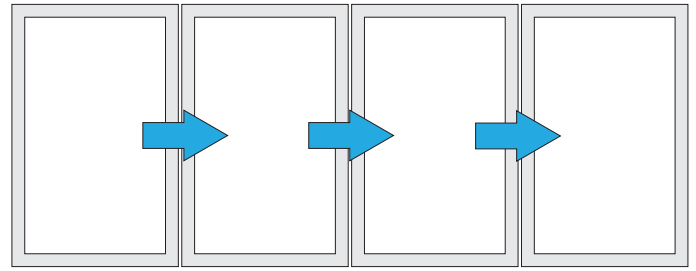

The Mutlidrive can be easily installed on wooden, glass, aluminium and UPVC single and bi-parting doors.

Enhance your entertainment area with the Multidrive Automated Sliding doors.

Scan code to watch video

## APPLICATION

Straight Sliding

Telescopic Sliding

Bi-parting

Multi Bi-parting