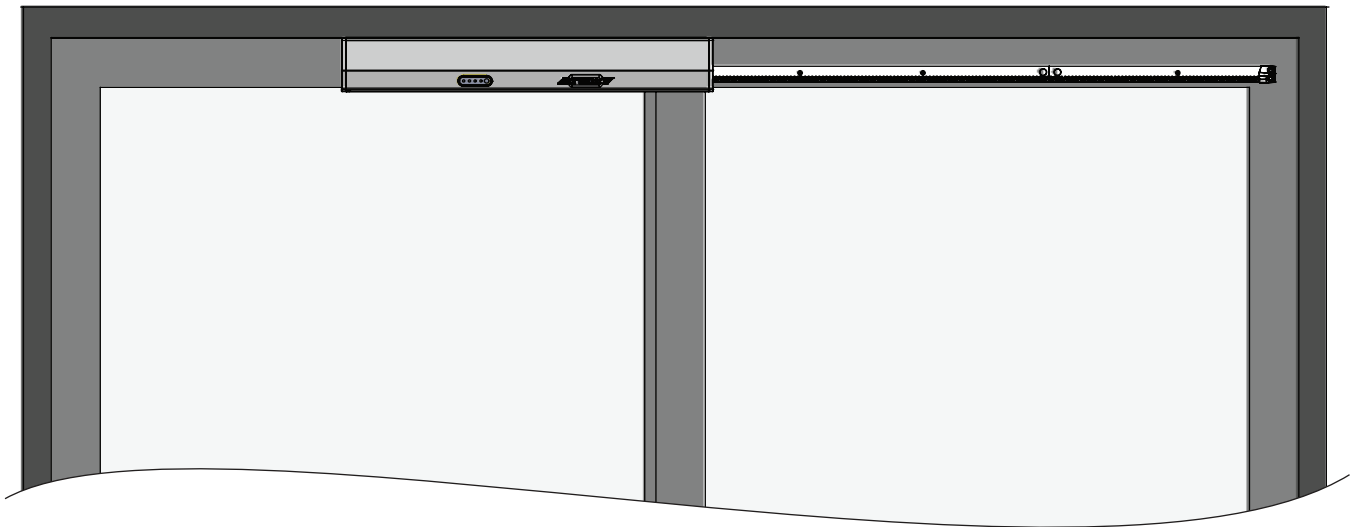

Position 75mm Past Edge of Opening Door

AutoSlide - Door Closed

490mm

AutoSlide - Door Opened