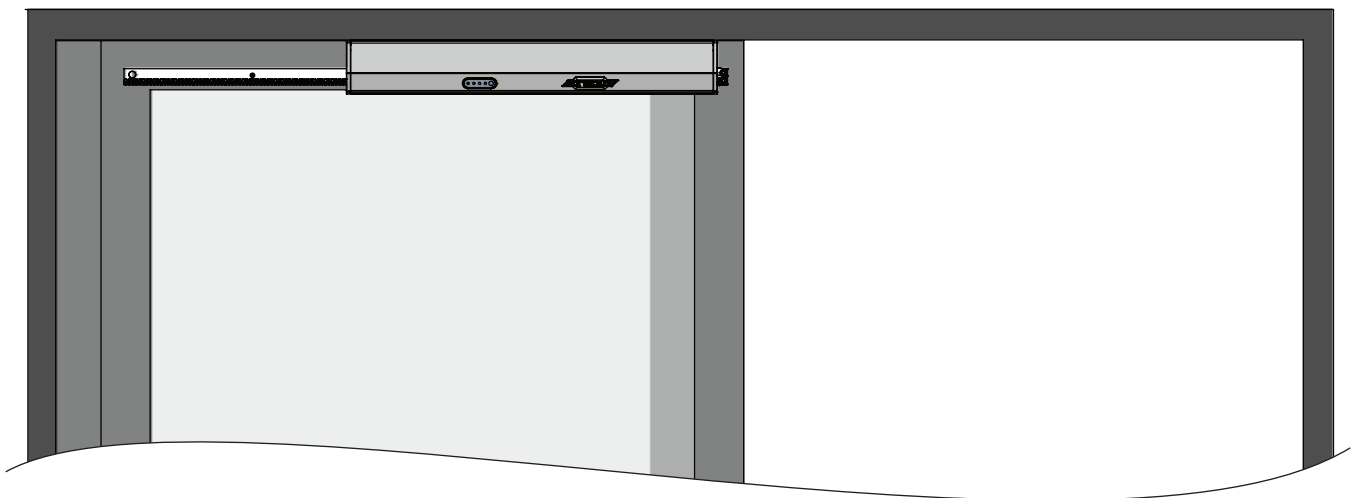

Position 75mm Past Edge of Opening Door

AutoSlide - Door Closed

490mm

AutoSlide - Door Opened